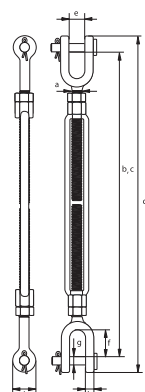

Galvanization of the Green Pin® JJ Turnbuckle CP ensures its long-term durability. The turnbuckle is available in a range with a diameter thread of 3/4" (take up of 6") up to 2 3/4" (take up of 24").

For more information, please contact info@greenpin.com

greenpin.com

A VAN BEEST BRAND

Product update

June 2022

Green Pin® JJ Turnbuckle CP

Product code: G-6313
Material: drop forged high tensile steel SAE 1035 or 1045
Safety factor: MBL equals 5 x WLL
Standard: generally to ASTM F1145-92, formerly U.S. Federal Specification FF-T-791b
Finish: hot dipped galvanized
Temperature range: -20°C up to +200°C (-4°F up to +392°F)

Certification:

2.1 **2.2** **3.1** **MTC^a** **CE**

WLL	take up	diameter thread	length closed position	length open position	length closed position	opening jaw	length inside	diameter pin	thickness jaw eye	diameter jaw eye	weight each
t	inch	a mm	b mm	c mm	d mm	e mm	f mm	g mm	h mm	i mm	kg
2,36	6	19	369	487	439	24	38	16	16	41	2.59
2,36	9	19	444	640	514	24	38	16	16	41	3.13
2,36	12	19	520	792	590	24	38	16	16	41	3.42
2,36	18	19	670	1096	740	24	38	16	16	41	4.51
3,27	12	22	561	826	638	27	42	19	19	48	4.93
3,27	18	22	713	1132	790	27	42	19	19	48	6.41
4,54	6	25	447	554	532	31	50	22	20	54	5.18
4,54	12	25	598	859	683	31	50	22	20	54	6.43
4,54	18	25	750	1168	835	31	50	22	20	54	8.08
4,5	24	25	903	1470	988	31	50	22	20	54	8.56
6,9	12	32	641	914	748	44	71	29	26	68	11.2
6,9	18	32	803	1228	910	44	71	29	26	68	13.6
6,9	24	32	962	1539	1069	44	71	29	26	68	15
9,71	12	38	675	942	806	52	71	35	28	80	17.1
9,71	18	38	825	1244	956	52	71	35	28	80	19.3
9,71	24	38	980	1551	1111	52	71	35	28	80	21.8
12,7	18	45	938	1316	1092	60	86	41	33	90	27.3
12,7	24	45	1089	1621	1243	60	86	41	33	90	31.7
16,8	24	50	1151	1671	1338	63	93	51	40	107	49
27,2	24	64	1255	1831	1480	75	114	57	41	143	88
34	24	69	1348	1882	1604	90	110	70	41	158	103