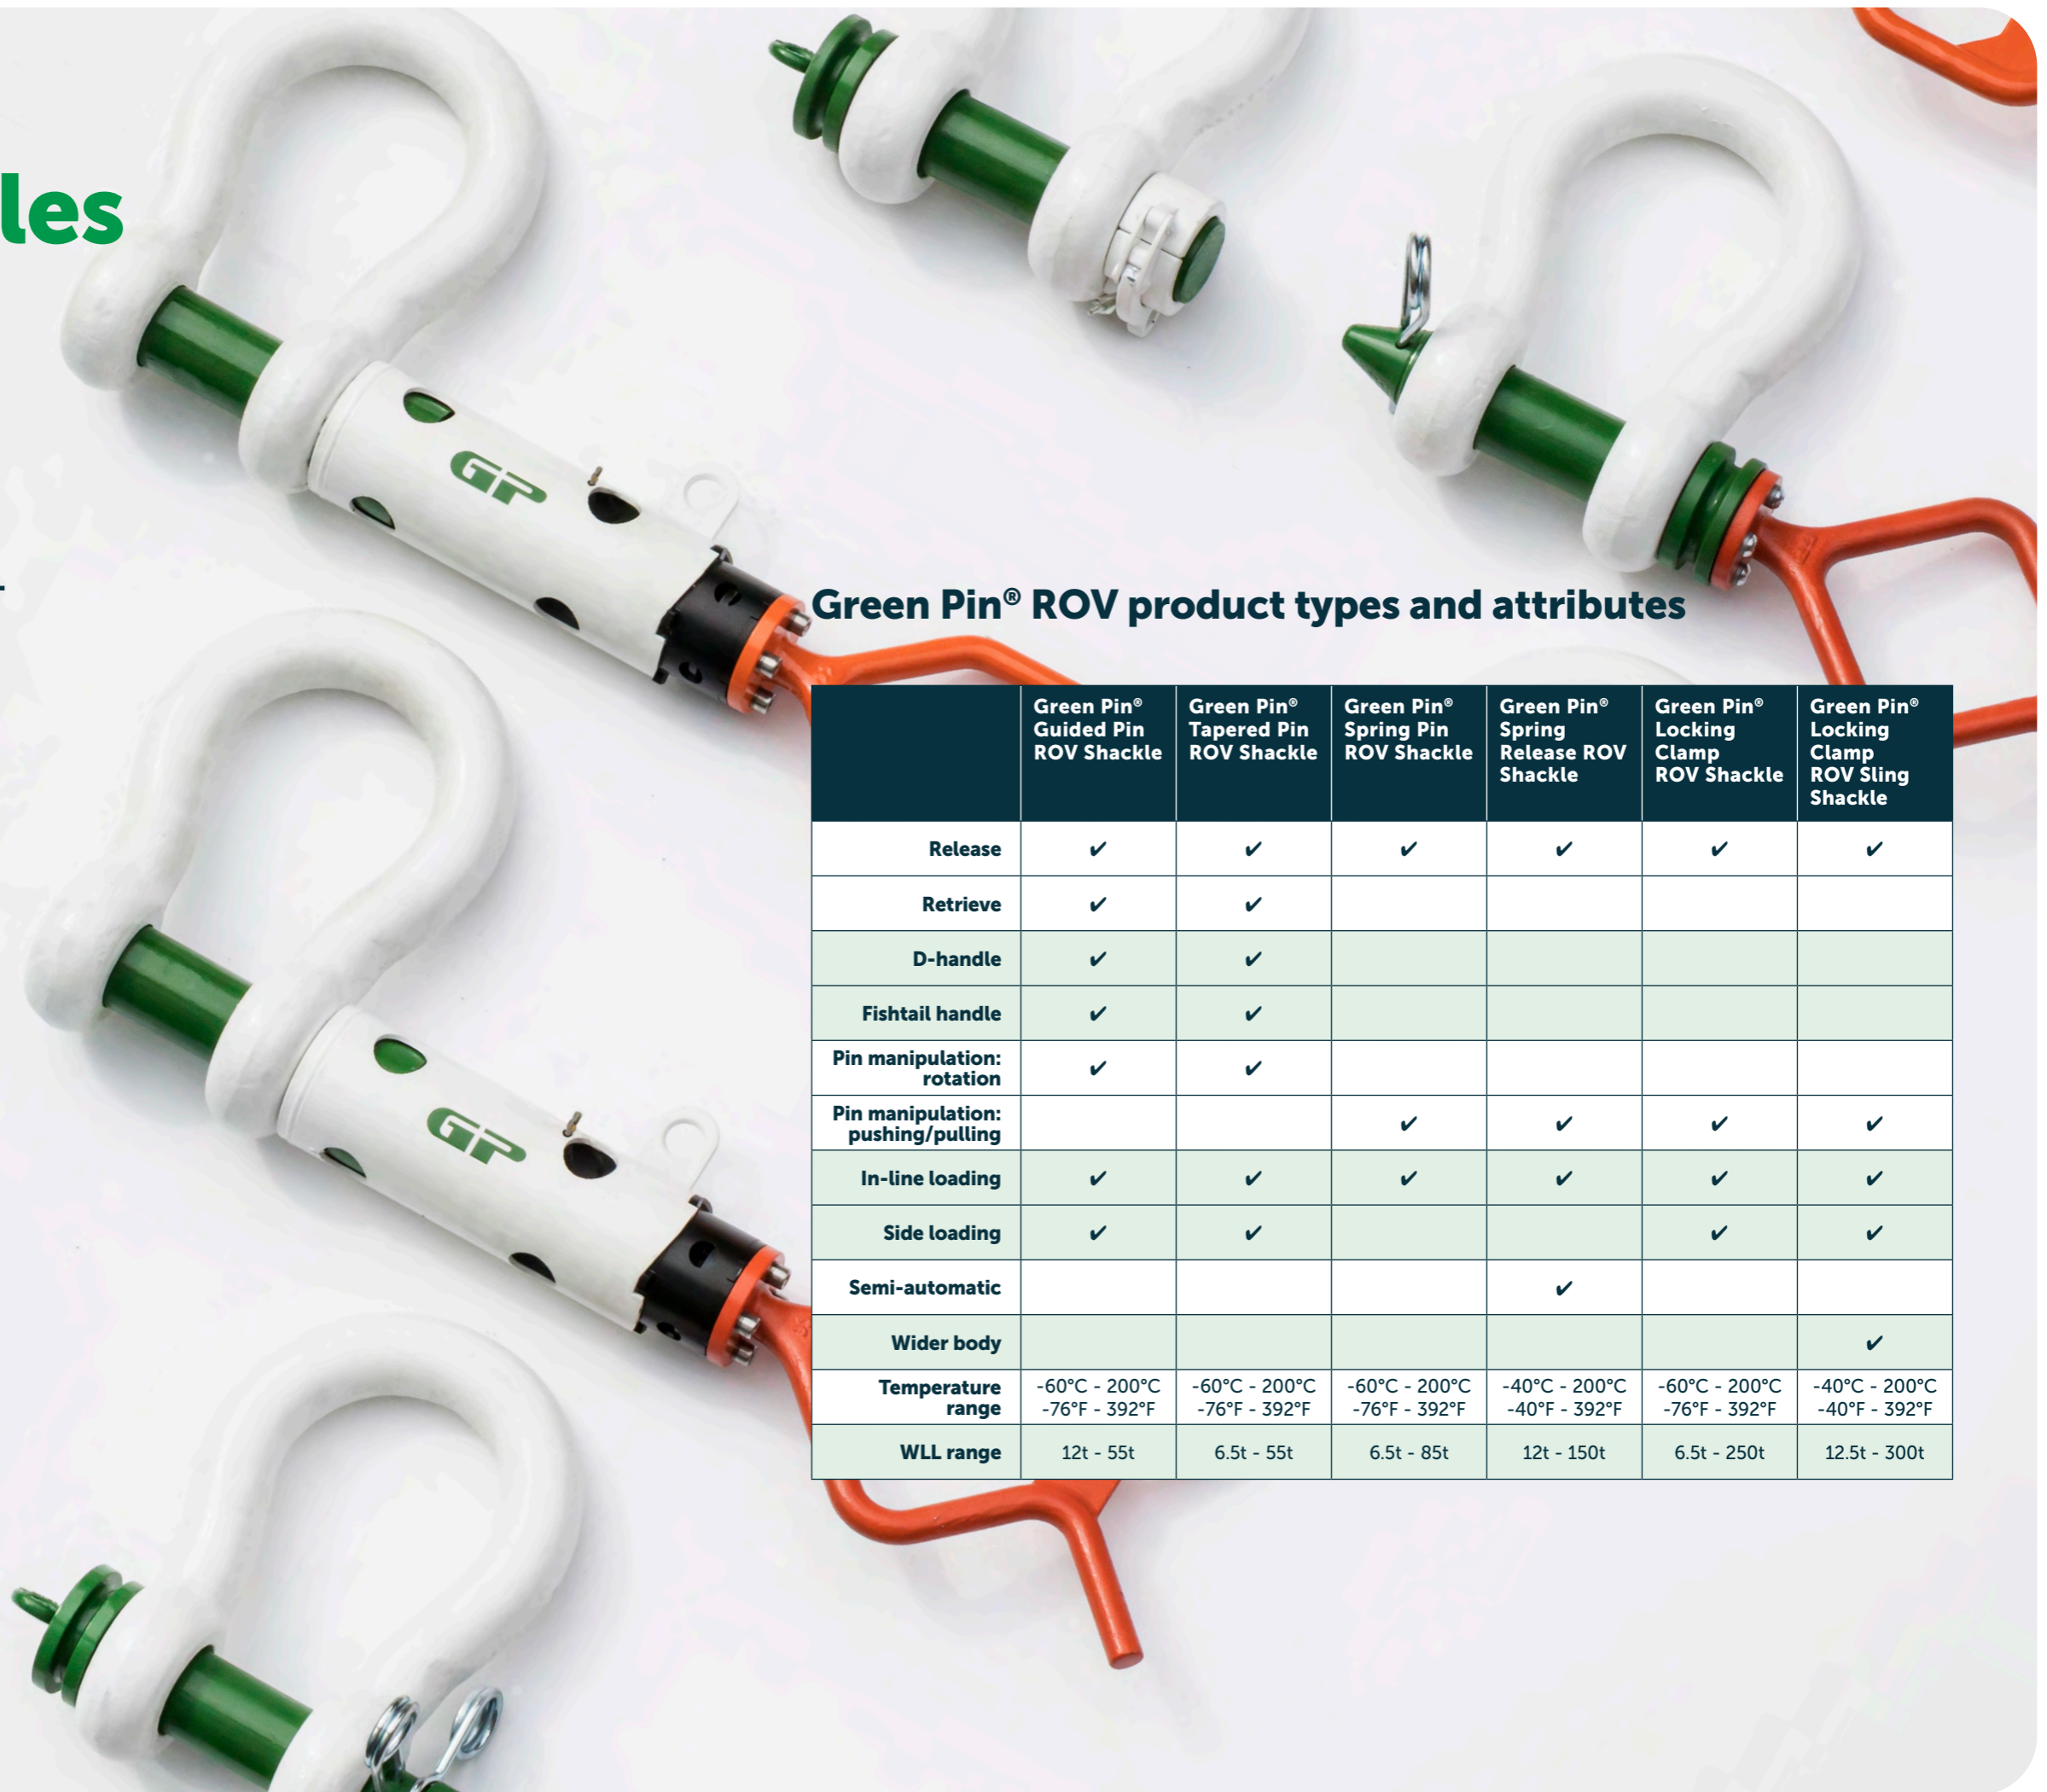

GREEN PIN® LOCKING CLAMP ROV SHACKLE

**Release ROV shackle
(grade 8) with locking clamp**

- Powerful locking system prevents unintentional load release
- Locking system is easy to handle for the ROV pilot
- Secured pin may rotate freely, avoiding unintended clamp unlocking or stuck wire ropes
- LEEA Award winning product
- Suitable for both inline- and side loading

GREEN PIN® LOCKING CLAMP ROV SLING SHACKLE

**Release ROV Sling shackle
(grade 8) with locking clamp**

- The same benefits of the Green Pin® Locking Clamp ROV Shackle combined with a wider shackle body to save on rope cost
- Excellent choice for subsea heavy lifting projects

Green Pin® ROV Shackles

Complete range of shackles for subsea applications

Green Pin® offers four types of ROV release shackles and two types of combined release & retrieve shackles. Showpieces in this range are the Green Pin® Guided Pin ROV Shackle (for release and retrieve operations) and the Green Pin® Locking Clamp ROV (Sling) Shackle (for release operations only). ROV release shackles are available with spring pins, locking clamps or spring loading.

ROV hooks for subsea applications

The Green Pin® ROV range also features hooks designed for subsea lifting. Green Pin® offers two types of ROV hooks: the Green Pin® ROV Eye Hook and Green Pin® ROV Shank Hook. Both hooks can be used for release operations while the shank hook can also be used for retrieve operations. Each hook has a wire rope attached to the latch to make operation with an ROV arm easier.